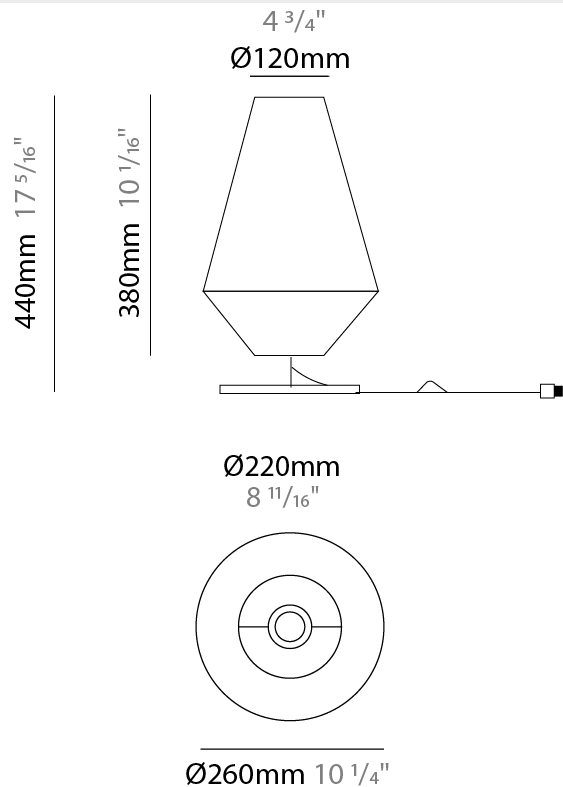

UKELELE PORTABLE

D114015-

base number Finish
Options

1. To build a product code in our configurator select the specify button on the base model # product page
2. To build a manual product code on this datasheet choose from the options listed below in blue font and add the suffix to the base model #

GENERAL

Series: Ukelele
Partner: Ole
Division: Design
Installation: Portable
Product Type: Table
Mounting Location: Table

PHYSICAL

Shape: Cone
Diameter (mm): 260
Diameter (in): 10 ¹/₄
Height (mm): 440
Height (in): 17 ⁵/₁₆
Weight (kg): 2
Weight (lbs): 4.4
Diffuser: Cord Shade - Beige/Black/Blue/Brown/Dark
Green/Green/Gray/Lithium/Maroon/Marsala/Red/Silver/Stone/White
Fixture Finish: BEI / BLK / BLU / COG / DGN / GRY / MRN / MOC / MUS / OLV / SIL / STN / TER / WHI
Holder Finish: Granulated White
Fixture Material: Fabric Cord / Metal
Primary Material: Fabric - Recycled
Upon Request: Other fabric cord colors available upon request (see downloadable finish chart)

ELECTRICAL

Number of Lamps: 1
Lamp Type: LED Retrofit
Lamp Shape: A19
Bulb Included: Bulb Not Included
Max. Wattage Per Lamp (W): 15
Lamp Base: E26
Input Voltage (V): 120
Upon Request: 277Vac / GU24

LED

OPTICAL

RATINGS AND CERTIFICATIONS

Certified By: Certified for North American Standards
IP rating: IP20

PROJECT
TYPE
SPECIFIER
QUANTITY
DATE